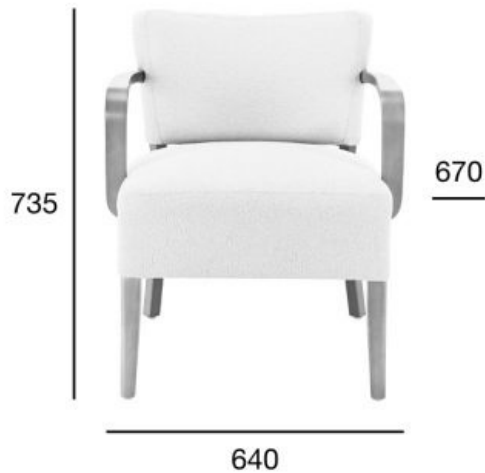

armchair

Tulip

Product code: BB-9608/1

The TULIP collection represents a highly popular array of chairs and barstools frequently used in the furnishing of bistro and café settings. The collection presents a diverse range of models, featuring chairs with two thickness options for upholstered seats. Both chairs and armchairs in the TULIP collection are available with or without armrests, offering versatile options to suit individual preferences. The TULIP chair not only boasts a captivating design but also provides exceptional seating comfort. The ergonomically designed seat and back ensure a pleasurable user experience, creating an ideal space for relaxation. Offered in a myriad of wood finishes and upholstery selections, the TULIP collection allows for personalized configurations that seamlessly harmonize with any interior setting.

OPTION A: UPHOLSTERY

| POSITION | VALUE OPTION A |
|---|-------------------|
| Wood (type) | beech |
| Total height (mm) | 735 |
| Total depth (mm) | 670 |
| Total width (mm) | 640 |
| Seat height (mm) | 430 |
| Armrest height (mm) | 655 |
| Net weight (kg) | 9 |
| Fabric consumption (running meters/pcs) for the width of fabric 1,4 m | 3,86/3 |
| Leather consumption (m ² / pcs) | 8,88/3 |
| Quantity per carton box | 1 |
| Dimensions of the carton box | 600x595x835 |