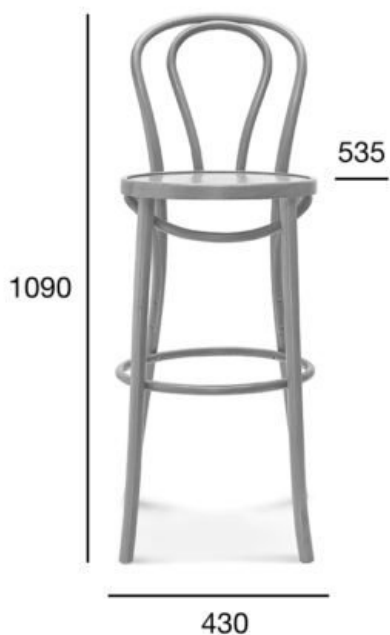

bar stool

## 18

Product code: BST-18

All time bestseller

A timeless model used by a few generations already. Its rocking predecessor, in mass production from 1850, was Pablo Picasso's favourite. Since the 19th century, this simple and elegant piece of furniture has enriched the look and feel of living rooms, dining rooms and cafes all over the world. So far, 60 million of these chairs have been sold. For years valued for their quality and durability, which they owe to the production technology involving predominantly beech wood bending, the chairs feature a light, traditional form making them one of the top furniture classics.

**OPCJA A:**  
VENEER  
SEAT\_HIGH/LOW

**OPCJA B:**  
UPHOLSTERY\_HIGH/LOW

**OPCJA C:**  
CANE\_HIGH/LOW

POZYCJA	WARTOŚĆ OPCJA A	WARTOŚĆ OPCJA B	WARTOŚĆ OPCJA C
<b>Wood (type)</b>	beech	beech	beech
<b>Total height   high/low (mm)</b>	1090/950	1090/950	1090/950
<b>Total depth (mm)</b>	535	535	535
<b>Total width (mm)</b>	430	430	430
<b>Seat height   high/low (mm)</b>	750/610	780/640	750/610
<b>Net weight   high/low (kg)</b>	3,8/3,3	5/4,5	3,8/3,3
<b>Fabric consumption (running meters/pcs) for the width of fabric 1,4 m</b>		0,50/3	
<b>Leather consumption (m<sup>2</sup> / pcs)</b>		0,90/3	

<b>Quantity per carton box</b>	1	1	1
<b>Dimensions of the carton box</b>	540x500x1170	540x500x1170	540x500x1170
<b>Volume of the carton box (m<sup>3</sup>)</b>	0,316	0,316	0,316
<b>Loading capacity of the furniture (40 'container)</b>	184	184	184