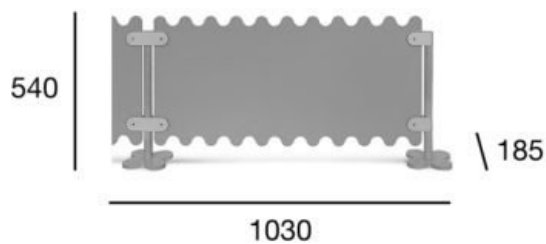

fence

nino

Product code: MDT-1710

Design: MOWO Studio

The Nino collection is a high chair, table, toy container, high chair for older children and a fence that allows you to separate a children's play area. Thanks to Nino, you can create an aesthetic space friendly to the child's development, supporting his creativity and expression.

The Nino wooden chair is ideally suited to the size of the child. It was designed with preschool children in mind. The characteristic plywood backrest with a small openwork gives a feeling of comfort and safety. The wide apart legs of the chair are stable and durable even with more dynamic play.

The table surface can be additionally protected with a protective coating Forbo Furniture Linoleum. Linoleum is a natural and hygienic material of the highest quality, obtained in accordance with the principles of sustainable development. It is characterized by a matt, pleasant to the touch surface, resistant to dirt and fingerprints.

Your favorite books, blocks or puzzles will find a place in a practical toy chest, this useful piece of furniture will contain a lot of toys in its compartments and will help you keep order.

Nino furniture is made with attention to detail, from natural materials friendly to the child and the environment. Nino will appeal to both children and parents. It's the perfect collection for homes and commercial spaces.

#childrenfurniture #nino #forchildren

OPTION A:

FENCE

POSITION

VALUE
OPTION A

Wood (type)

beech

Total height (mm)

540

Total depth (mm)

185

Total width (mm)

1030

Net weight (kg)

2,8