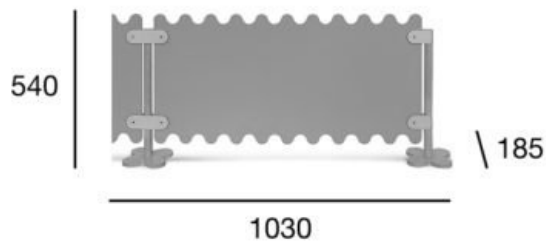

fence

nino

Product code: MDT-1710

Design: MOWO Studio

The Nino collection is a high chair, table, toy container, high chair for older children and a fence that allows you to separate a children's play area. Thanks to Nino, you can create an aesthetic space friendly to the child's development, supporting his creativity and expression.

The Nino wooden chair is ideally suited to the size of the child. It was designed with preschool children in mind. The characteristic plywood backrest with a small openwork gives a feeling of comfort and safety. The wide apart legs of the chair are stable and durable even with more dynamic play.

The table surface can be additionally protected with a protective coating Forbo Furniture Linoleum. Linoleum is a natural and hygienic material of the highest quality, obtained in accordance with the principles of sustainable development. It is characterized by a matt, pleasant to the touch surface, resistant to dirt and fingerprints.

Your favorite books, blocks or puzzles will find a place in a practical toy chest, this useful piece of furniture will contain a lot of toys in its compartments and will help you keep order.

Nino furniture is made with attention to detail, from natural materials friendly to the child and the environment. Nino will appeal to both children and parents. It's the perfect collection for homes and commercial spaces.

#childrenfurniture #nino #forchildren

OPTION A:

FENCE

POSITION

VALUE
OPTION A

Wood (type)

beech

Total height (mm)

540

Total depth (mm)

185

Total width (mm)

1030

Net weight (kg)

2,8