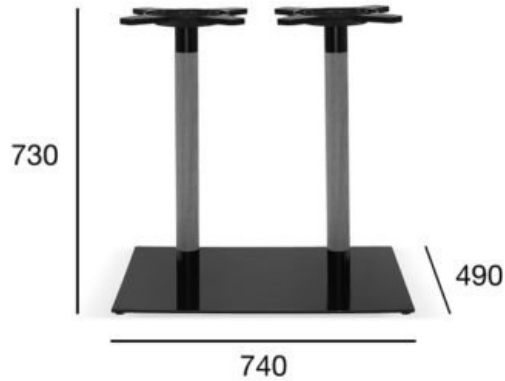

table base

## basic

Product code: ST-1915/2

metal base + beech/oak wood  
 maximum table top size: 1600x900  
 the cross at the base is made from artificial polymer material

METAL BASE + BEECH/OAK WOOD  
 MAXIMUM TABLE TOP SIZE: 1600X900

**OPTION A:**  
 MAXIMUM TABLE TOP SIZE: 1600X900

POSITION	VALUE OPTION A
<b>Wood (type)</b>	beech/oak
<b>Total height (mm)</b>	730
<b>Total depth (mm)</b>	490
<b>Total width (mm)</b>	740
<b>Net weight (kg)</b>	29,5