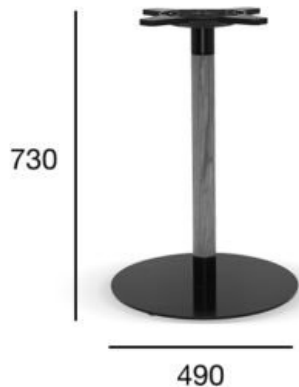

table base

basic

Product code: ST-1912/2

metal base + beech/oak wood
 maximum table top size: fi900
 the cross at the base is made from artificial polymer material

METAL BASE + BEECH/OAK WOOD
 MAXIMUM TABLE TOP SIZE: FI900

OPTION A:
 MAXIMUM TABLE TOP SIZE: FI900

POSITION	VALUE OPTION A
Wood (type)	beech/oak
Total height (mm)	730
Total width (mm)	490
Net weight (kg)	15