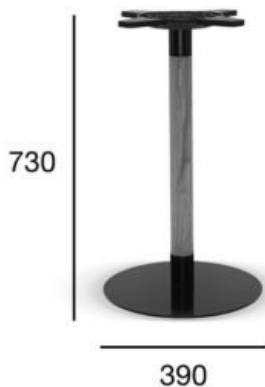

table base

basic

Product code: ST-1911/2

metal base + beech/oak wood
 maximum table top size: fi800
 the cross at the base is made from artificial polymer material

METAL BASE + BEECH/OAK WOOD
 MAXIMUM TABLE TOP SIZE: FI800

OPTION A:
 MAXIMUM TABLE TOP SIZE: FI800

POSITION	VALUE OPTION A
Wood (type)	beech/oak
Total height (mm)	730
Total width (mm)	390
Net weight (kg)	11