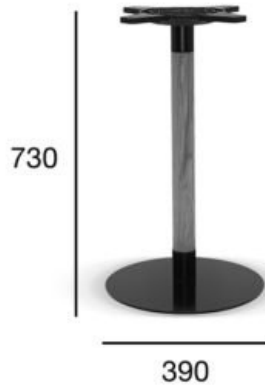

table base

## basic

Product code: ST-1911/2

metal base + beech/oak wood  
 maximum table top size: fi800  
 the cross at the base is made from artificial polymer material

METAL BASE + BEECH/OAK WOOD  
 MAXIMUM TABLE TOP SIZE: FI800

**OPTION A:**  
 MAXIMUM TABLE TOP SIZE: FI800

POSITION	VALUE OPTION A
<b>Wood (type)</b>	beech/oak
<b>Total height (mm)</b>	730
<b>Total width (mm)</b>	390
<b>Net weight (kg)</b>	11