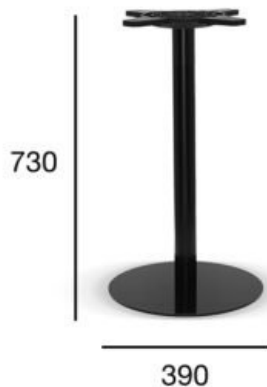

table base

## basic

Product code: ST-1911/1

metal base

maximum table top size: fi800

the cross at the base is made from artificial polymer material

METAL BASE  
MAXIMUM TABLE TOP SIZE: FI800

**OPTION A:**  
MAXIMUM TABLE TOP SIZE: FI800

POSITION	VALUE OPTION A
<b>Total height (mm)</b>	730
<b>Total width (mm)</b>	390
<b>Net weight (kg)</b>	12