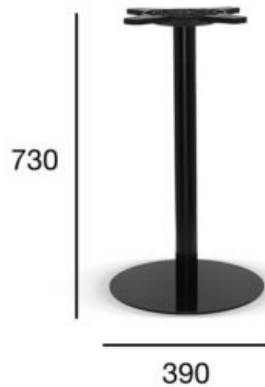

table base

## basic

Product code: ST-1911/1

metal base

maximum table top size: fi800

the cross at the base is made from artificial polymer material

METAL BASE  
MAXIMUM TABLE TOP SIZE: FI800

**OPTION A:**  
MAXIMUM TABLE TOP SIZE: FI800

POSITION

VALUE  
OPTION A

**Total height (mm)**

730

**Total width (mm)**

390

**Net weight (kg)**

12