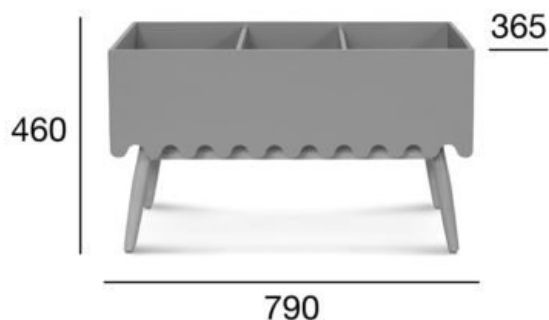

box

nino

Product code: SK-1710

Design: MOWO Studio

The Nino collection is a high chair, table, toy container, high chair for older children and a fence that allows you to separate a children's play area. Thanks to Nino, you can create an aesthetic space friendly to the child's development, supporting his creativity and expression.

The Nino wooden chair is ideally suited to the size of the child. It was designed with preschool children in mind. The characteristic plywood backrest with a small openwork gives a feeling of comfort and safety. The wide apart legs of the chair are stable and durable even with more dynamic play.