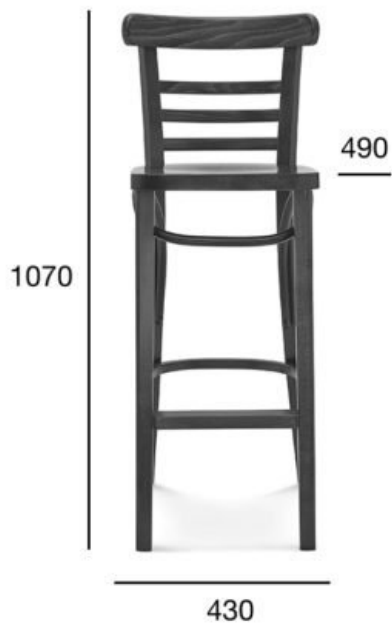

bar stool

225

Product code: BST-225

A classic and very popular form of a wooden bar chair with three horizontal plywood slats filling the backrest.

POSITION	OPTION A:	OPTION B:
	VENEER SEAT_HIGH/LOW	UPHOLSTERY_HIGH/LOW
	VALUE OPTION A	VALUE OPTION B
Wood (type)	beech	beech
Total height high/low (mm)	1070/930	1070/930
Total depth (mm)	490	490
Total width (mm)	430	430
Seat height high/low (mm)	750/610	780/640
Net weight high/low (kg)	6/5,5	7/6,5
Fabric consumption (running meters/pcs) for the width of fabric 1,4 m		0,50/3
Leather consumption (m² / pcs)		0,90/3
Quantity per carton box	1	1
Dimensions of the carton box	540x500x1170	540x500x1170