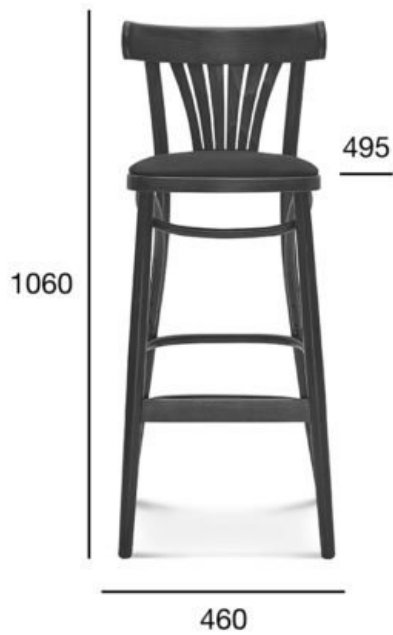

bar stool

788

Product code: BST-788 FAN

BST- 788FAN is a classic and very popular form of bar stool derived from a chair whose origins date back to 1885.

POSITION	OPTION A:	OPTION B:
	VENEER SEAT_HIGH/LOW	UPHOLSTERY_HIGH/LOW
	VALUE OPTION A	VALUE OPTION B
Wood (type)	beech	beech
Total height high/low (mm)	1060/920	1060/920
Total depth (mm)	495	495
Total width (mm)	460	460
Seat height high/low (mm)	750/610	780/640
Net weight high/low (kg)	5/4,5	6/5,5
Fabric consumption (running meters/pcs) for the width of fabric 1,4 m		0,50/3
Leather consumption (m² / pcs)		0,90/3
Quantity per carton box	1	1
Dimensions of the carton box	540x500x1170	540x500x1170