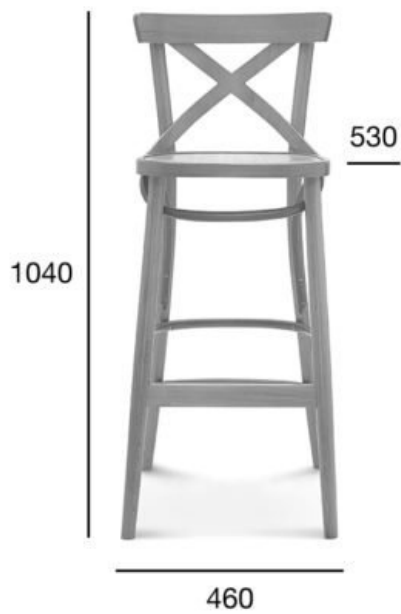

bar stool

8810

Product code: BST-8810/1

	OPTION A: VENEER SEAT	OPTION B: UPHOLSTERY
POSITION	VALUE OPTION A	VALUE OPTION B
Wood (type)	beech	beech
Total height (mm)	1040	1040
Total depth (mm)	530	530
Total width (mm)	460	460
Seat height (mm)	750	780
Net weight (kg)	5,1	6,1
Fabric consumption (running meters/pcs) for the width of fabric 1,4 m		0,50/3
Leather consumption (m² / pcs)		0,90/3
Quantity per carton box	1	1
Dimensions of the carton box	540x500x1170	540x500x1170
Volume of the carton box (m³)	0,316	0,316