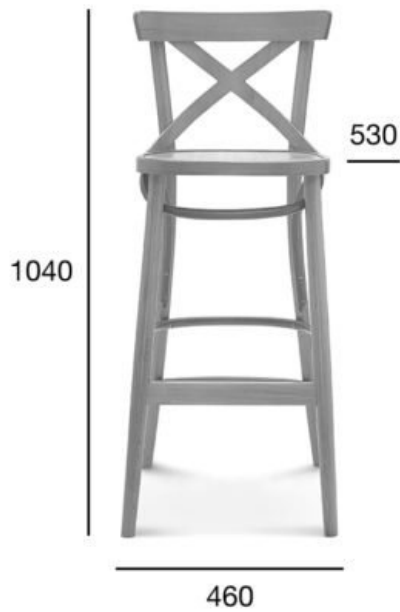

bar stool

8810

Product code: BST-8810/1

	OPTION A: VENEER SEAT	OPTION B: UPHOLSTERY
POSITION	VALUE OPTION A	VALUE OPTION B
Wood (type)	beech	beech
Total height (mm)	1040	1040
Total depth (mm)	530	530
Total width (mm)	460	460
Seat height (mm)	750	780
Net weight (kg)	5,1	6,1
Fabric consumption (running meters/pcs) for the width of fabric 1,4 m		0,50/3
Leather consumption (m² / pcs)		0,90/3
Quantity per carton box	1	1
Dimensions of the carton box	540x500x1170	540x500x1170
Volume of the carton box (m³)	0,316	0,316