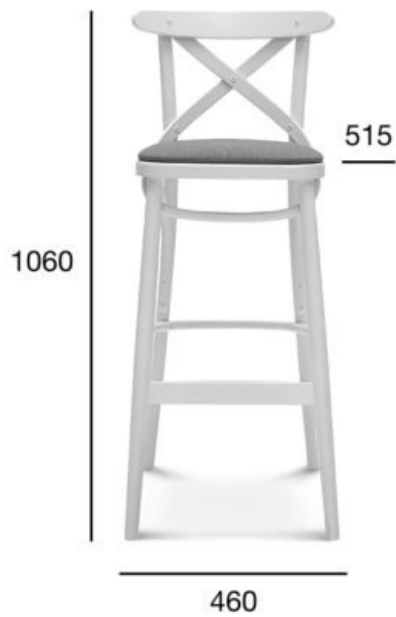

bar stool

8810

Product code: BST-8810/2

POSITION	OPTION A:	OPTION B:
	VENEER SEAT_HIGH/LOW	UPHOLSTERY_HIGH/LOW
	VALUE OPTION A	VALUE OPTION B
Wood (type)	beech	beech
Total height high/low (mm)	1060/920	1060/920
Total depth (mm)	515	515
Total width (mm)	460	460
Seat height high/low (mm)	750/610	780/640
Net weight high/low (kg)	5,1/4,6	5,9/5,4
Fabric consumption (running meters/pcs) for the width of fabric 1,4 m		0,50/3
Leather consumption (m² / pcs)		0,90/3
Quantity per carton box	1	1
Dimensions of the carton box	540x500x1070	540x500x1070