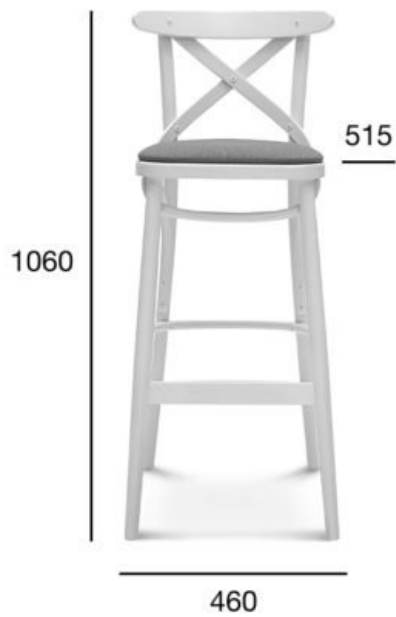

bar stool

## 8810

Product code: BST-8810/2

POSITION	OPTION A:	OPTION B:
	VENEER SEAT_HIGH/LOW	UPHOLSTERY_HIGH/LOW
	VALUE OPTION A	VALUE OPTION B
<b>Wood (type)</b>	beech	beech
<b>Total height   high/low (mm)</b>	1060/920	1060/920
<b>Total depth (mm)</b>	515	515
<b>Total width (mm)</b>	460	460
<b>Seat height   high/low (mm)</b>	750/610	780/640
<b>Net weight   high/low (kg)</b>	5,1/4,6	5,9/5,4
<b>Fabric consumption (running meters/pcs) for the width of fabric 1,4 m</b>		0,50/3
<b>Leather consumption (m<sup>2</sup> / pcs)</b>		0,90/3
<b>Quantity per carton box</b>	1	1
<b>Dimensions of the carton box</b>	540x500x1070	540x500x1070