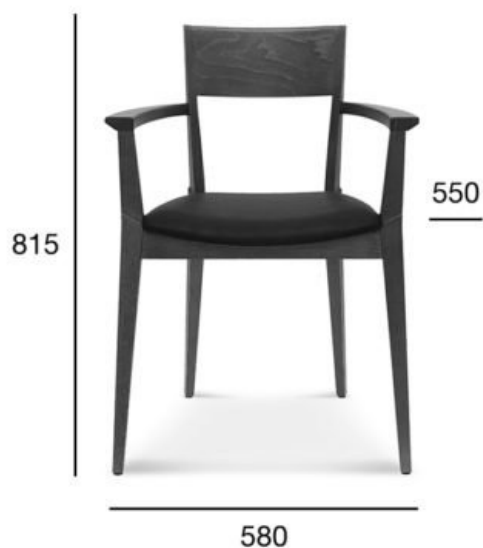

armchair

Fame

Product code: B-0620

Fame is a minimalist, elegant form of the armchair with an upholstered seat. Perfect not only for restaurants, but also for residential interiors. The simplicity of the form emphasizes the elegance of the wooden structure. A version of the chair from this collection is also available.

	OPTION A: VENEER SEAT	OPTION B: UPHOLSTERY
POSITION	VALUE OPTION A	VALUE OPTION B
Wood (type)	beech	beech
Total height (mm)	815	815
Total depth (mm)	550	550
Total width (mm)	580	580
Seat height (mm)	460	480
Armrest height (mm)	675	675
Net weight (kg)	5,7	6,2
Fabric consumption (running meters/pcs) for the width of fabric 1,4 m		0,56/2
Leather consumption (m² / pcs)		1,00/2
Quantity per carton box	1	1
Dimensions of the carton box	600x595x835	600x595x835