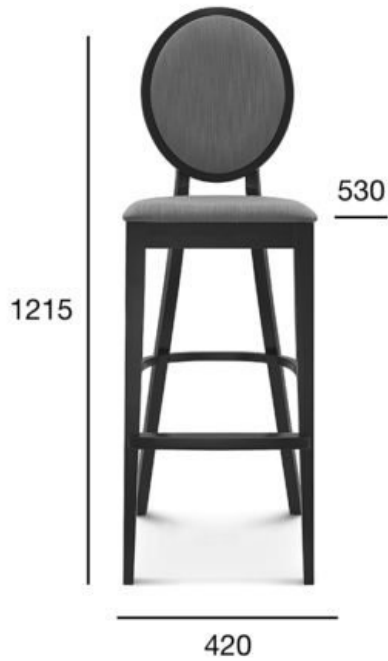

bar stool

## Diana

Product code: BST-0253

Design: Charaziak Design

	OPTION A: UPHOLSTERY_HIGH	OPTION B: UPHOLSTERY_LOW
POSITION	VALUE OPTION A	VALUE OPTION B
<b>Wood (type)</b>	beech	beech
<b>Total height   high/low (mm)</b>	1215	1075
<b>Total depth (mm)</b>	530	530
<b>Total width (mm)</b>	420	420
<b>Seat height   high/low (mm)</b>	780	640
<b>Net weight   high/low (kg)</b>	7,5	7
<b>Fabric consumption (running meters/pcs) for the width of fabric 1,4 m</b>	1,00/3	1,00/3
<b>Leather consumption (m<sup>2</sup> / pcs)</b>	1,80/3	1,80/3
<b>Quantity per carton box</b>	1	1
<b>Dimensions of the carton box</b>	550x500x1300	550x500x1300