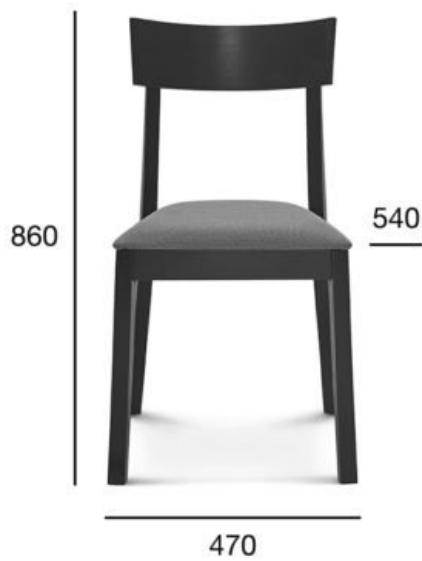

chair

## Chili

Product code: A-1302

A simple chair that proves its functionality and versatility for many years in a variety of interiors. Especially valued in cafes and restaurants because of their durable construction and low price. The chair made of beech wood can be supplemented with an upholstered seat, which increases sitting comfort. The chair can be stacked.

### OPTION A: UPHOLSTERY

POSITION	VALUE OPTION A
Wood (type)	beech
Total height (mm)	860
Total depth (mm)	540
Total width (mm)	470
Seat height (mm)	480
Stacking (pcs)	4
Net weight (kg)	6,2
Fabric consumption (running meters/pcs) for the width of fabric 1,4 m	0,52/2
Leather consumption (m <sup>2</sup> / pcs)	0,94/2
Quantity per carton box	2
Dimensions of the carton box	690x470x1030