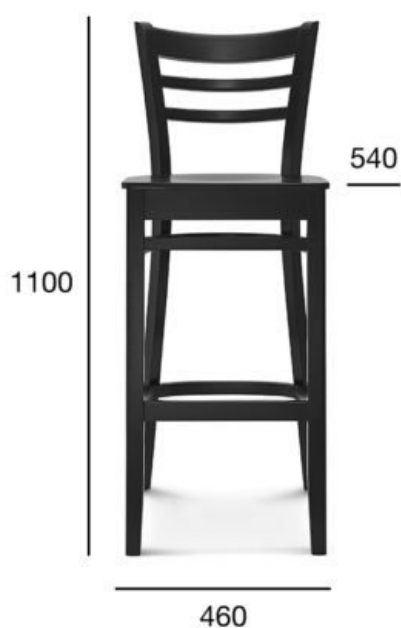

bar stool

Bistro.2

Product code: BST-9907

A contemporary interpretation of the classic Bistro 1 chair. The backrest is made of horizontal flat wooden slats, thanks to which the design of the form has become more modern.

POSITION	OPTION A:	OPTION B:
	VENEER SEAT_HIGH/LOW	UPHOLSTERY_HIGH/LOW
	VALUE OPTION A	VALUE OPTION B
Wood (type)	beech	beech
Total height high/low (mm)	1100/960	1100/960
Total depth (mm)	540	540
Total width (mm)	460	460
Seat height high/low (mm)	760/610	780/640
Net weight high/low (kg)	8,8/8,3	9,8/9,3
Fabric consumption (running meters/pcs) for the width of fabric 1,4 m		0,52/2
Leather consumption (m² / pcs)		0,94/2
Dimensions of the carton box	1	1
Quantity per carton box	540x500x1170	540x500x1170