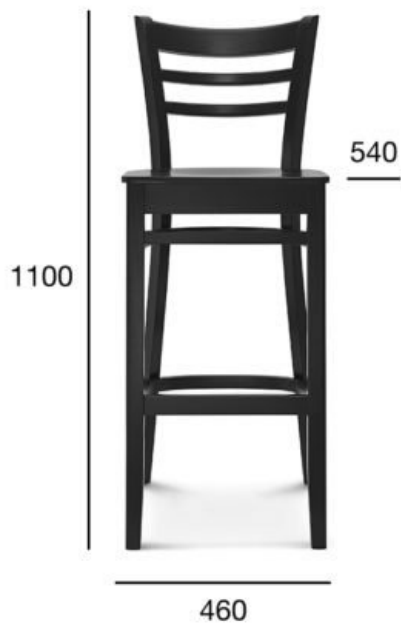

bar stool

## Bistro.2

Product code: BST-9907

A contemporary interpretation of the classic Bistro 1 chair. The backrest is made of horizontal flat wooden slats, thanks to which the design of the form has become more modern.

POSITION	OPTION A:	OPTION B:
	VENEER SEAT_HIGH/LOW	UPHOLSTERY_HIGH/LOW
	VALUE OPTION A	VALUE OPTION B
<b>Wood (type)</b>	beech	beech
<b>Total height   high/low (mm)</b>	1100/960	1100/960
<b>Total depth (mm)</b>	540	540
<b>Total width (mm)</b>	460	460
<b>Seat height   high/low (mm)</b>	760/610	780/640
<b>Net weight   high/low (kg)</b>	8,8/8,3	9,8/9,3
<b>Fabric consumption (running meters/pcs) for the width of fabric 1,4 m</b>		0,52/2
<b>Leather consumption (m<sup>2</sup> / pcs)</b>		0,94/2
<b>Dimensions of the carton box</b>	1	1
<b>Quantity per carton box</b>	540x500x1170	540x500x1170