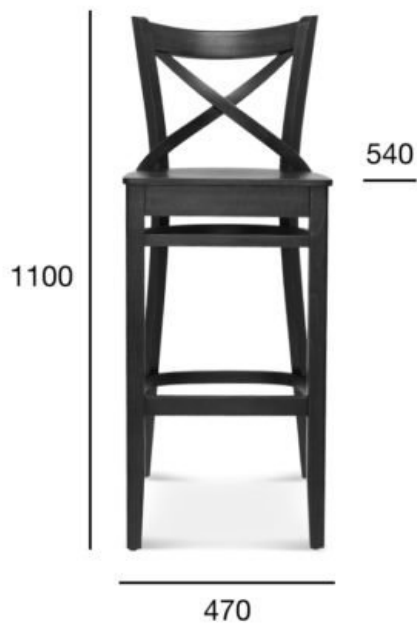

bar stool

## Bistro.1

Product code: BST-9907/2

The Bistro 1 collection is a classic model of bentwood bar stools, whose origin dates back to 1895. The backrest is made of flat wooden slats, connected with screws at border points at the back.

POSITION	OPTION A:	OPTION B:
	VENEER SEAT_HIGH/LOW	UPHOLSTERY_HIGH/LOW
	VALUE OPTION A	VALUE OPTION B
<b>Wood (type)</b>	beech	beech
<b>Total height   high/low (mm)</b>	1100/960	1100/960
<b>Total depth (mm)</b>	540	540
<b>Total width (mm)</b>	460	460
<b>Seat height   high/low (mm)</b>	760/610	780/640
<b>Net weight   high/low (kg)</b>	8,8/8,3	9,8/9,3
<b>Fabric consumption (running meters/pcs) for the width of fabric 1,4 m</b>		0,52/2
<b>Leather consumption (m<sup>2</sup> / pcs)</b>		0,94/2
<b>Quantity per carton box</b>	1	1
<b>Dimensions of the carton box</b>	540x500x1170	540x500x1170