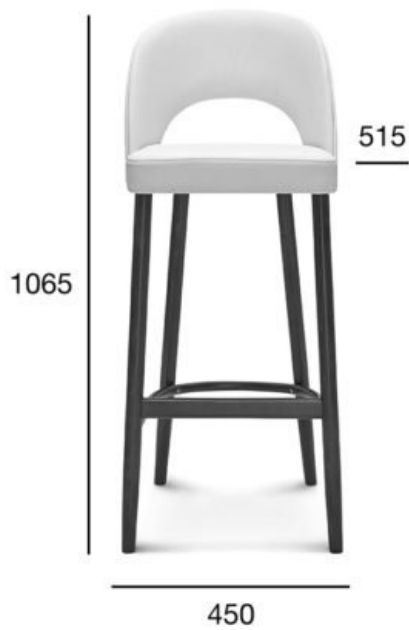

bar stool

Alora

Product code: BST-1412

Design: STROOG Andrzej Łękoś

The Alora collection is a classic bistro model. The characteristic wide, bucket backs and upholstered seats captivate with aesthetics and comfort.

POSITION	VALUE OPTION A
Wood (type)	beech/oak
Total height high/low (mm)	1065/925
Total depth (mm)	515
Total width (mm)	450
Seat height high/low (mm)	790/650
Net weight high/low (kg)	7,2/6,7
Fabric consumption (running meters/pcs) for the width of fabric 1,4 m	3,36/3
Leather consumption (m² / pcs)	2,57/1
Quantity per carton box	1
Dimensions of the carton box	540x500x1170
Volume of the carton box (m³)	0,320