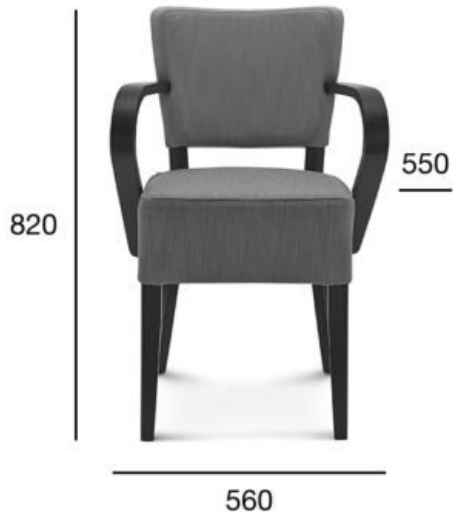

armchair

Tulip.2

Product code: B-9608/1

Tulip is one of the most popular forms of bar chairs and stools, often used in the arrangement of bistros and cafes. The collection has a very extensive family of models: from plywood backs to full upholstery, different thickness of upholstered seat and chairs with or without armrests.

OPTION A: UPHOLSTERY

POSITION	VALUE OPTION A
Wood (type)	beech
Total height (mm)	820
Total depth (mm)	550
Total width (mm)	560
Seat height (mm)	480
Armrest height (mm)	685
Net weight (kg)	480
Fabric consumption (running meters/pcs) for the width of fabric 1,4 m	7,4
Leather consumption (m² / pcs)	2,70/3
Quantity per carton box	6,21/3
Dimensions of the carton box	1