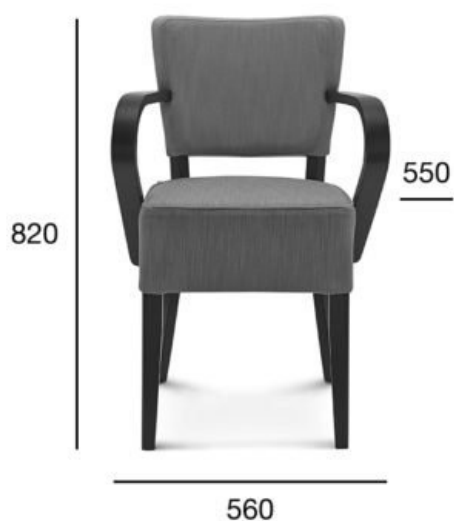

armchair

Tulip.2

Product code: B-9608/1

Tulip is one of the most popular forms of bar chairs and stools, often used in the arrangement of bistros and cafes. The collection has a very extensive family of models: from plywood backs to full upholstery, different thickness of upholstered seat and chairs with or without armrests.

OPTION A: UPHOLSTERY

POSITION	VALUE OPTION A
Wood (type)	beech
Total height (mm)	820
Total depth (mm)	550
Total width (mm)	560
Seat height (mm)	480
Armrest height (mm)	685
Net weight (kg)	480
Fabric consumption (running meters/pcs) for the width of fabric 1,4 m	7,4
Leather consumption (m² / pcs)	2,70/3
Quantity per carton box	6,21/3
Dimensions of the carton box	1