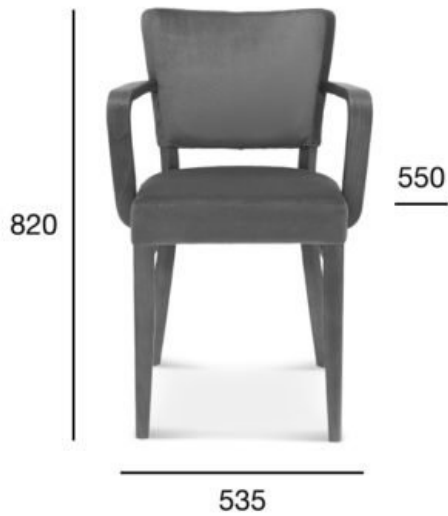

armchair

Tulip.1

Product code: B-9608

Tulip is one of the most popular forms of bar chairs and stools, often used in the arrangement of bistros and cafes. The collection has a very extensive family of models: from plywood backs to full upholstery, different thickness of upholstered seat and chairs with or without armrests.

OPTION A: UPHOLSTERY

POSITION	VALUE OPTION A
Wood (type)	beech
Total height (mm)	820
Total depth (mm)	550
Total width (mm)	535
Seat height (mm)	480
Armrest height (mm)	685
Net weight (kg)	7
Fabric consumption (running meters/pcs) for the width of fabric 1,4 m	2,46/3
Leather consumption (m ² / pcs)	4,43/3
Quantity per carton box	1
Dimensions of the carton box	600x595x835