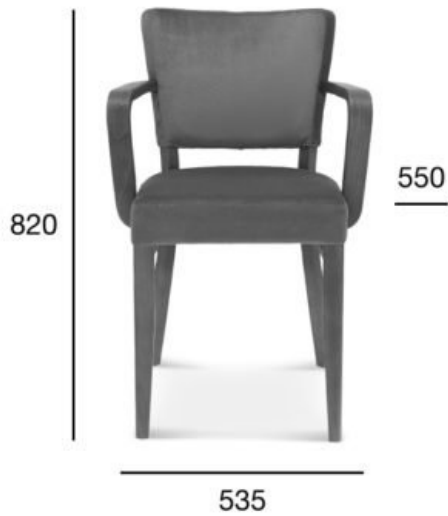

armchair

## Tulip.1

Product code: B-9608

Tulip is one of the most popular forms of bar chairs and stools, often used in the arrangement of bistros and cafes. The collection has a very extensive family of models: from plywood backs to full upholstery, different thickness of upholstered seat and chairs with or without armrests.

### OPTION A: UPHOLSTERY

POSITION	VALUE OPTION A
Wood (type)	beech
Total height (mm)	820
Total depth (mm)	550
Total width (mm)	535
Seat height (mm)	480
Armrest height (mm)	685
Net weight (kg)	7
Fabric consumption (running meters/pcs) for the width of fabric 1,4 m	2,46/3
Leather consumption (m <sup>2</sup> / pcs)	4,43/3
Quantity per carton box	1
Dimensions of the carton box	600x595x835