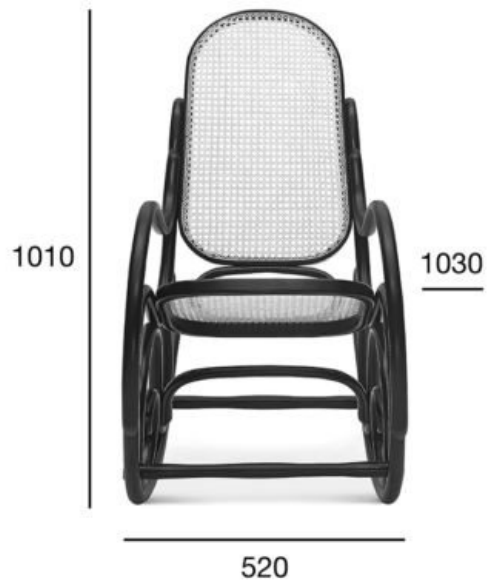

rocker

## 9816

Product code: BJ-9816

**OPTION A:**  
CANE

POSITION

VALUE  
OPTION A

**Wood (type)**

beech

**Total height (mm)**

1010

**Total depth (mm)**

1030

**Total width (mm)**

520

**Seat height (mm)**

500

**Armrest height (mm)**