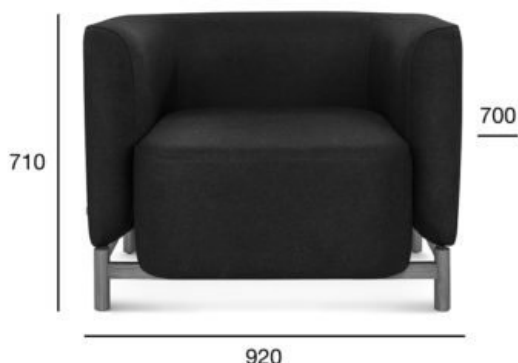

armchair

Polar

Product code: B-1806

Design: MUKA Design Lab

Polar is an elegant armchair with a contemporary character. Designed to provide the owner with a sense of privacy and security. Ideal for dividing the space in "open space" rooms. The design of the Polar armchair is formed by molded plywood, comfortable foam and high-quality upholstery.

#armnchair #design

OPTION A: UPHOLSTERY

POSITION	VALUE OPTION A
Wood (type)	beech/oak
Total height (mm)	710
Total depth (mm)	700
Total width (mm)	920
Seat height (mm)	420
Net weight (kg)	28
Fabric consumption (running meters/pcs) for the width of fabric 1,4 m	4,0/1
Leather consumption (m ² / pcs)	9,2/1
Quantity per carton box	1
Dimensions of the carton box	1000x760x760
Volume of the carton box (m ³)	0,580
Loading capacity of the furniture (40 'container)	77