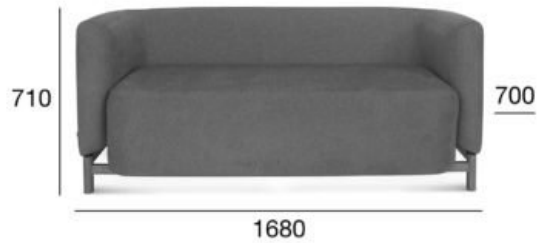

sofa

Polar

Product code: BB-1806

Design: MUKA Design Lab

Polar is an elegant piece of furniture with a contemporary character. Designed to provide its owner with the feeling of privacy and security. Perfect for dividing area in open space rooms. By combining some pieces, the interior designers are able to create microarchitectures in one single open space. Interior structure made in moulded plywood. Resistant foam padding and high quality upholstery.

#sofa #design

OPTION A: UPHOLSTERY

POSITION	VALUE OPTION A
Wood (type)	beech/oak
Total height (mm)	710
Total depth (mm)	700
Total width (mm)	1680
Seat height (mm)	420
Net weight (kg)	53
Fabric consumption (running meters/pcs) for the width of fabric 1,4 m	6,10/1
Leather consumption (m² / pcs)	14,1/1
Quantity per carton box	1
Dimensions of the carton box	1800x760x760
Volume of the carton box (m³)	1,00
Loading capacity of the furniture (40 'container)	40