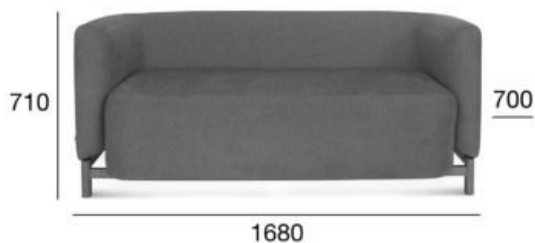

sofa

Polar

Product code: BB-1806

Design: MUKA Design Lab

Polar is an elegant piece of furniture with a contemporary character. Designed to provide its owner with the feeling of privacy and security. Perfect for dividing area in open space rooms. By combining some pieces, the interior designers are able to create microarchitectures in one single open space. Interior structure made in moulded plywood. Resistant foam padding and high quality upholstery.

#sofa #design

OPTION A: UPHOLSTERY

POSITION	VALUE OPTION A
Wood (type)	beech/oak
Total height (mm)	710
Total depth (mm)	700
Total width (mm)	1680
Seat height (mm)	420
Net weight (kg)	53
Fabric consumption (running meters/pcs) for the width of fabric 1,4 m	6,10/1
Leather consumption (m² / pcs)	14,1/1
Quantity per carton box	1
Dimensions of the carton box	1800x760x760
Volume of the carton box (m³)	1,00
Loading capacity of the furniture (40 'container)	40