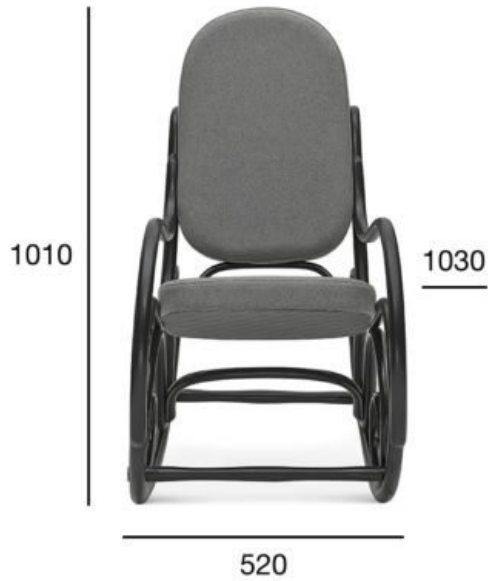

rocker

9816

Product code: BJ-9816

OPCJA A:
UPHOLESTRY

POZYCJA	WARTOŚĆ OPCJA A
Wood (type)	beech
Total height (mm)	1010
Total depth (mm)	1030
Total width (mm)	520
Seat height (mm)	550
Armrest height (mm)	640
Net weight (kg)	7,5
Fabric consumption (running meters/pcs) for the width of fabric 1,4 m	1,78/2
Leather consumption (m² / pcs)	4,09/2
Quantity per carton box	1
Dimensions of the carton box	1050x570x1000