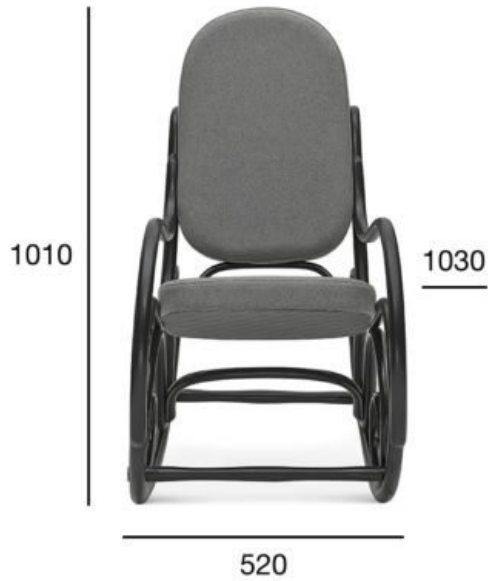

rocker

## 9816

Product code: BJ-9816

**OPCJA A:**  
UPHOLESTRY

POZYCJA	WARTOŚĆ OPCJA A
<b>Wood (type)</b>	beech
<b>Total height (mm)</b>	1010
<b>Total depth (mm)</b>	1030
<b>Total width (mm)</b>	520
<b>Seat height (mm)</b>	550
<b>Armrest height (mm)</b>	640
<b>Net weight (kg)</b>	7,5
<b>Fabric consumption (running meters/pcs) for the width of fabric 1,4 m</b>	1,78/2
<b>Leather consumption (m<sup>2</sup> / pcs)</b>	4,09/2
<b>Quantity per carton box</b>	1
<b>Dimensions of the carton box</b>	1050x570x1000