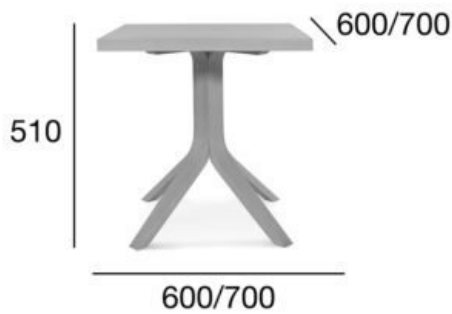

coffee table

## Hey

Product code: STK-1711

Available table top size: 600×600, Ø600, 700×700, Ø700

Design: Pawlak & Stawarski

The Hey collection is an alternative to tables with a metal base. The collection is made entirely of natural wood. All versions of the tables from the Hey collection are made from one compact. The wide plywood is cut into three or four components of the leg, forming a three-leg base for tables with a round top and a four-leg base for tables with a square top, respectively. The base of the table is an elegant form, and the place of joining the legs into a column is a characteristic detail of this furniture.

The Hey table collection, designed for modern restaurants and food courts, will also fit into any contemporary home interior.

#plywood #design

AVAILABLE TABLE TOP SIZE: 600X600, Ø600,  
700X700, Ø700  
TABLE TOP THICKNESS 28MM

**OPTION A:**  
COFFEE TABLE 600X600,  
Ø600

**OPTION B:**  
COFFEE TABLE 700X700,  
Ø700

| POSITION                 | VALUE<br>OPTION A | VALUE<br>OPTION B |
|--------------------------|-------------------|-------------------|
| <b>Wood (type)</b>       | beech/oak         | beech/oak         |
| <b>Total height (mm)</b> | 510               | 510               |
| <b>Total depth (mm)</b>  | 600               | 700               |
| <b>Total width (mm)</b>  | 600               | 700               |