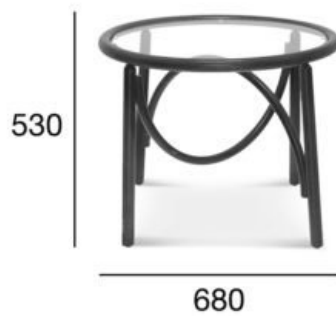

coffee table

Wilma

Product code: STK-1910

Design: Ehlén Johansson

The Wilma coffee table was created from a fascination with the unique and modern wood bending technique in the modern world. The glass top makes the light, wooden structure constantly in the spotlight.

OPTION A: COFFEE TABLE

POSITION	VALUE OPTION A
Wood (type)	beech
Total height (mm)	450
Total depth (mm)	680
Total width (mm)	680
Net weight (kg)	7,6
Quantity per carton box	1
Dimensions of the carton box	700x700x560
Volume of the carton box (m ³)	0,274