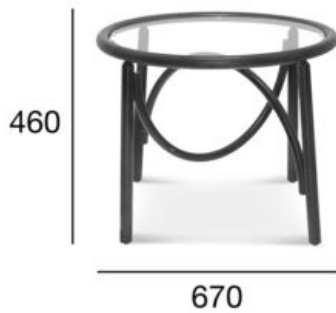

coffee table

## Wilma

Product code: STK-1910

Design: Ehlén Johansson

The Wilma coffee table was created from a fascination with the unique and modern wood bending technique in the modern world. The glass top makes the light, wooden structure constantly in the spotlight.

### OPTION A: COFFEE TABLE

POSITION	VALUE OPTION A
Wood (type)	beech
Total height (mm)	450
Total depth (mm)	680
Total width (mm)	680
Net weight (kg)	7,6
Quantity per carton box	1
Dimensions of the carton box	700x700x560
Volume of the carton box (m <sup>3</sup> )	0,274