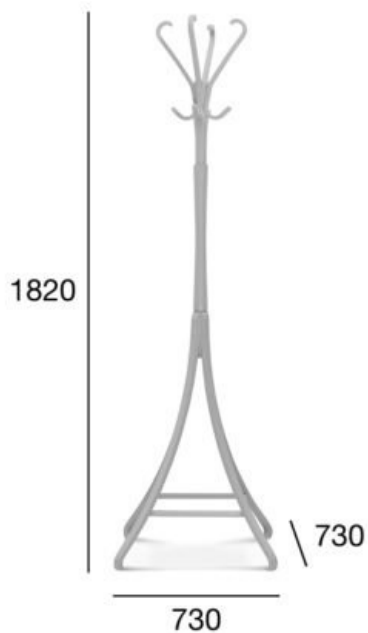

coat rack

0428

Product code: P-0428

Design: Charaziak Design

Coat rack made in classic and unique beech wood bending technology. The production of the hanger combines many bending methods, in addition, it requires the use and forming of the smallest pieces of wood. The classic hanger is a beautiful complement to any interior.

#coatrack #bentwood

OPTION A: COAT RACK

POSITION	VALUE OPTION A
Wood (type)	beech
Total height (mm)	1820
Total depth (mm)	730
Total width (mm)	730
Net weight (kg)	3,1
Quantity per carton box	1
Dimensions of the carton box	560x525x950
Volume of the carton box (m ³)	0,28
Loading capacity of the furniture (40 'container)	176