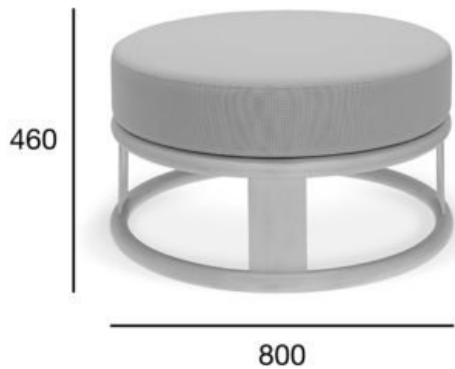

pouf

## Likewise

Product code: A-1909

Design: Torsten Neeland

The Likewise collection is a modern look at the classic heritage of bent wood. The wide angle of bending beech wood on long furniture forms is a unique element in modern bent furniture, because it constitutes the unique, increasingly unique heritage of nineteenth-century technology. The soft, enveloping form of the upholstered armchair from the Likewise collection encourages you to relax, and the dimensions and design have been selected so as to obtain the smallest possible size of the form. The Likewise collection is made up of a club armchair, a wide pouf, a pouf with a tray and a table.

### OPTION A: UPHOLSTERY

POSITION	VALUE OPTION A
<b>Wood (type)</b>	beech
<b>Total height (mm)</b>	460
<b>Total depth (mm)</b>	800
<b>Total width (mm)</b>	800
<b>Seat height (mm)</b>	460
<b>Net weight (kg)</b>	17
<b>Fabric consumption (running meters/pcs) for the width of fabric 1,4 m</b>	2,65/2
<b>Leather consumption (m<sup>2</sup> / pcs)</b>	4,80/2
<b>Quantity per carton box</b>	1