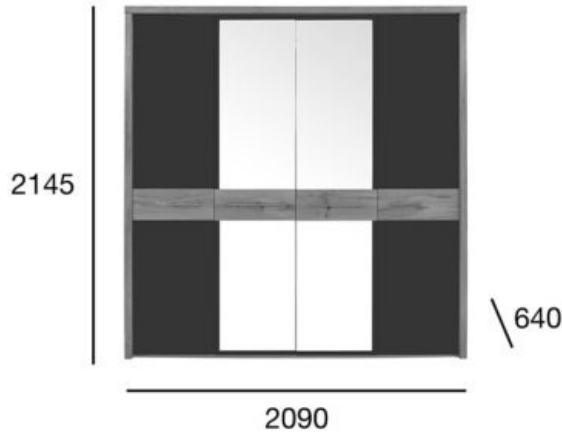

wardrobe

Tivoli

Product code: Wardrobe 4D

Wardrobes from the Tivoli collection are a good example of how beauty and usefulness can be combined in a creative way. External lighting in thick sides of wardrobes gives a warm and intimate climate to the bedroom while sequential internal lighting of wardrobes, thanks to utilisation of a motion detector, adds a spark of magic. Practical and well-thought-out division of internal wardrobe surface allows to keep impeccable tidiness thanks to spacious shelves with various width and also deep drawers.

SOLID OAK WOOD ELEMENTS, LIGHTING:
EXTERNAL IN THICK SIDES, INTERNAL DIVIDED
INTO SECTIONS I.E. EACH SECTION TURNS ON
SEPARATELY AND AUTOMATICALLY - MOTION
DETECTOR, SOFT CLOSE

OPTION A:
BRUSHED AND OILED OAK
+ MATT FRONTS, BEIGE
GLAZE

OPTION B:
BRUSHED AND OILED
OAK + MATT FRONTS,
CHARCOAL GLAZE

POSITION	VALUE OPTION A	VALUE OPTION B
Wood (type)	oak	oak
Total width (mm)	2090	2090
Total height (mm)	2145	2145
Total depth (mm)	640	640
Number of packages	590x630x550, 2200x730x160, 2100x640x70, 2180x690x120, 2140x730x140, 2200x1050x20, 1100x600x120, 2100x700x140	590x630x550, 2200x730x160, 2100x640x70, 2180x690x120, 2140x730x140, 2200x1050x20, 1100x600x120, 2100x700x140
Dimensions of the carton box	8	8
Volume of the carton box (m³)	1,29	1,29
Gross weight (kg)	207	207