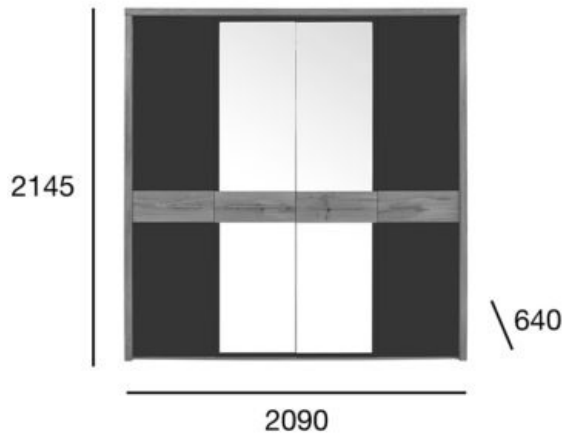

wardrobe

Tivoli

Product code: Wardrobe 4D

Wardrobes from the Tivoli collection are a good example of how beauty and usefulness can be combined in a creative way. External lighting in thick sides of wardrobes gives a warm and intimate climate to the bedroom while sequential internal lighting of wardrobes, thanks to utilisation of a motion detector, adds a spark of magic. Practical and well-thought-out division of internal wardrobe surface allows to keep impeccable tidiness thanks to spacious shelves with various width and also deep drawers.

SOLID OAK WOOD ELEMENTS, LIGHTING:
EXTERNAL IN THICK SIDES, INTERNAL DIVIDED
INTO SECTIONS I.E. EACH SECTION TURNS ON
SEPARATELY AND AUTOMATICALLY - MOTION
DETECTOR, SOFT CLOSE

OPTION A:
BRUSHED AND OILED OAK
+ MATT FRONTS, BEIGE
GLAZE

OPTION B:
BRUSHED AND OILED
OAK + MATT FRONTS,
CHARCOAL GLAZE

POSITION	VALUE OPTION A	VALUE OPTION B
Wood (type)	oak	oak
Total width (mm)	2090	2090
Total height (mm)	2145	2145
Total depth (mm)	640	640
Number of packages	590x630x550, 2200x730x160, 2100x640x70, 2180x690x120, 2140x730x140, 2200x1050x20, 1100x600x120, 2100x700x140	590x630x550, 2200x730x160, 2100x640x70, 2180x690x120, 2140x730x140, 2200x1050x20, 1100x600x120, 2100x700x140
Dimensions of the carton box	8	8
Volume of the carton box (m³)	1,29	1,29
Gross weight (kg)	207	207