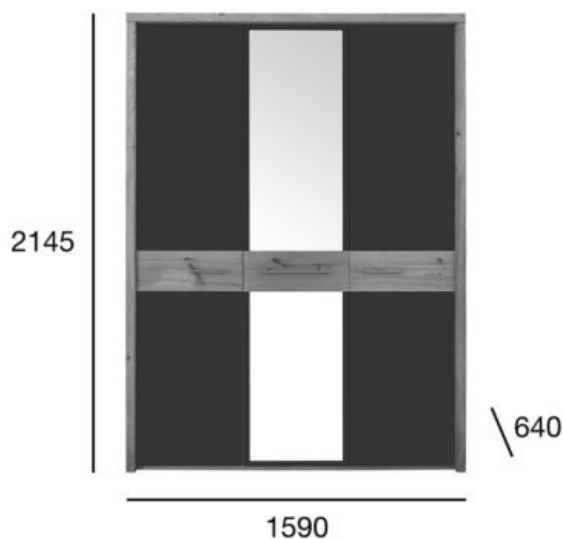

wardrobe

Tivoli

Product code: Wardrobe 3D

Wardrobes from the Tivoli collection are a good example of how beauty and usefulness can be combined in a creative way. External lighting in thick sides of wardrobes gives a warm and intimate climate to the bedroom while sequential internal lighting of wardrobes, thanks to utilisation of a motion detector, adds a spark of magic. Practical and well-thought-out division of internal wardrobe surface allows to keep impeccable tidiness thanks to spacious shelves with various width and also deep drawers.

SOLID OAK WOOD ELEMENTS, LIGHTING: EXTERNAL IN THICK SIDES, INTERNAL DIVIDED INTO SECTIONS I.E. EACH SECTION TURNS ON SEPARATELY AND AUTOMATICALLY - MOTION DETECTOR, SOFT CLOSE

OPTION A:
BRUSHED AND
OILED OAK +
MATT FRONTS,
BEIGE GLAZE

OPTION B:
BRUSHED AND
OILED OAK +
MATT FRONTS,
CHARCOAL
GLAZE

POSITION	VALUE OPTION A	VALUE OPTION B
Wood (type)	oak	oak
Total height (mm)	2145	2145
Total depth (mm)	640	640
Total width (mm)	1590	1590