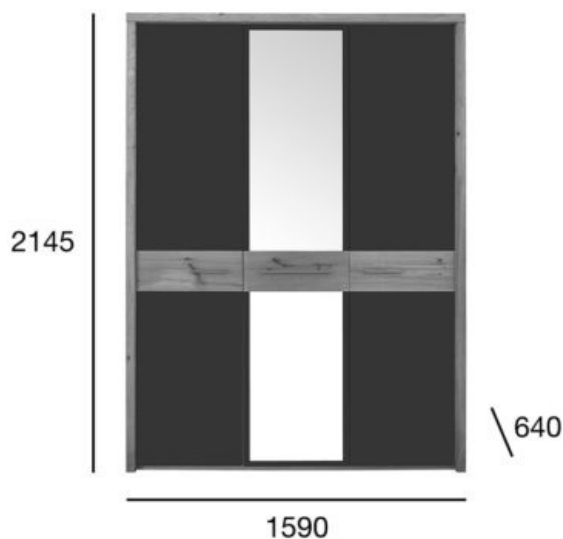

wardrobe

## Tivoli

Product code: Wardrobe 3D

Wardrobes from the Tivoli collection are a good example of how beauty and usefulness can be combined in a creative way. External lighting in thick sides of wardrobes gives a warm and intimate climate to the bedroom while sequential internal lighting of wardrobes, thanks to utilisation of a motion detector, adds a spark of magic. Practical and well-thought-out division of internal wardrobe surface allows to keep impeccable tidiness thanks to spacious shelves with various width and also deep drawers.

SOLID OAK WOOD ELEMENTS, LIGHTING: EXTERNAL IN THICK SIDES, INTERNAL DIVIDED INTO SECTIONS I.E. EACH SECTION TURNS ON SEPARATELY AND AUTOMATICALLY - MOTION DETECTOR, SOFT CLOSE

**OPTION A:**  
BRUSHED AND  
OILED OAK +  
MATT FRONTS,  
BEIGE GLAZE

**OPTION B:**  
BRUSHED AND  
OILED OAK +  
MATT FRONTS,  
CHARCOAL  
GLAZE

| POSITION                 | VALUE<br>OPTION A | VALUE<br>OPTION B |
|--------------------------|-------------------|-------------------|
| <b>Wood (type)</b>       | oak               | oak               |
| <b>Total height (mm)</b> | 2145              | 2145              |
| <b>Total depth (mm)</b>  | 640               | 640               |
| <b>Total width (mm)</b>  | 1590              | 1590              |