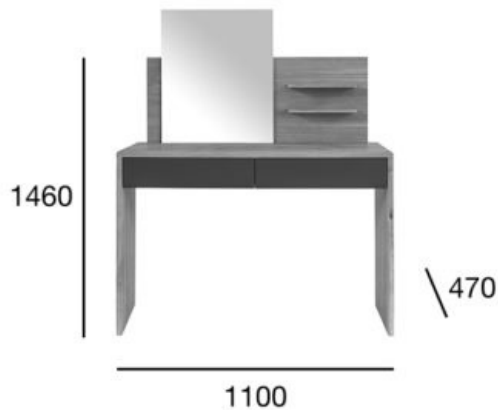

dressing table

## Tivoli

Product code: Dressing table

The dressing table from Tivoli collection has two external shelves and two convenient drawers with numerous compartments. Frame of the compartments is made of plywood, and bottom of drawers is lined with a tasteful imitation leather. The dressing table is available in two versions: with or without a mirror. The dressing table is furnished with an additional element which is a flexible lamp allowing to direct the beam of light exactly where it is most desired.

	<b>OPTION A:</b> BRUSHED AND OILED OAK + MATT FRONTS, BEIGE GLAZE	<b>OPTION B:</b> BRUSHED AND OILED OAK + MATT FRONTS, CHARCOAL GLAZE
POSITION	VALUE OPTION A	VALUE OPTION B
<b>Wood (type)</b>	oak	oak
<b>Total width (mm)</b>	1100	1100
<b>Total height (mm)</b>	1460	1460
<b>Total depth (mm)</b>	470	470
<b>Number of packages</b>	2	2
<b>Dimensions of the carton box</b>	1120x800x440, 1100x400x20	1120x800x440, 1100x400x20
<b>Volume of the carton box (m<sup>3</sup>)</b>	0,403	0,403
<b>Gross weight (kg)</b>	30	30