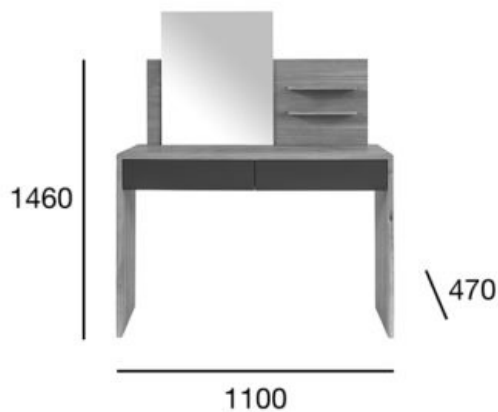

dressing table

Tivoli

Product code: Dressing table

The dressing table from Tivoli collection has two external shelves and two convenient drawers with numerous compartments. Frame of the compartments is made of plywood, and bottom of drawers is lined with a tasteful imitation leather. The dressing table is available in two versions: with or without a mirror. The dressing table is furnished with an additional element which is a flexible lamp allowing to direct the beam of light exactly where it is most desired.

| | OPTION A: BRUSHED AND OILED OAK + MATT FRONTS, BEIGE GLAZE | OPTION B: BRUSHED AND OILED OAK + MATT FRONTS, CHARCOAL GLAZE |
|---|---|--|
| POSITION | VALUE OPTION A | VALUE OPTION B |
| Wood (type) | oak | oak |
| Total width (mm) | 1100 | 1100 |
| Total height (mm) | 1460 | 1460 |
| Total depth (mm) | 470 | 470 |
| Number of packages | 2 | 2 |
| Dimensions of the carton box | 1120x800x440, 1100x400x20 | 1120x800x440, 1100x400x20 |
| Volume of the carton box (m³) | 0,403 | 0,403 |
| Gross weight (kg) | 30 | 30 |