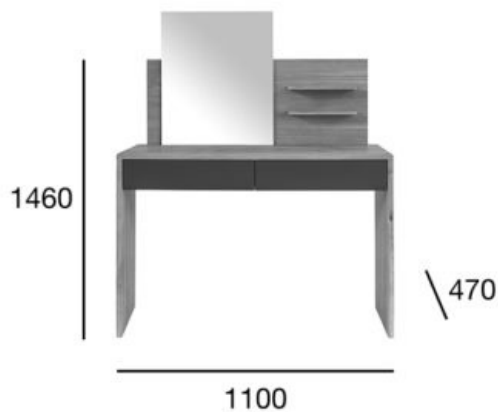

dressing table

Tivoli

Product code: Dressing table

The dressing table from Tivoli collection has two external shelves and two convenient drawers with numerous compartments. Frame of the compartments is made of plywood, and bottom of drawers is lined with a tasteful imitation leather. The dressing table is available in two versions: with or without a mirror. The dressing table is furnished with an additional element which is a flexible lamp allowing to direct the beam of light exactly where it is most desired.

	OPTION A: BRUSHED AND OILED OAK + MATT FRONTS, BEIGE GLAZE	OPTION B: BRUSHED AND OILED OAK + MATT FRONTS, CHARCOAL GLAZE
POSITION	VALUE OPTION A	VALUE OPTION B
Wood (type)	oak	oak
Total width (mm)	1100	1100
Total height (mm)	1460	1460
Total depth (mm)	470	470
Number of packages	2	2
Dimensions of the carton box	1120x800x440, 1100x400x20	1120x800x440, 1100x400x20
Volume of the carton box (m³)	0,403	0,403
Gross weight (kg)	30	30