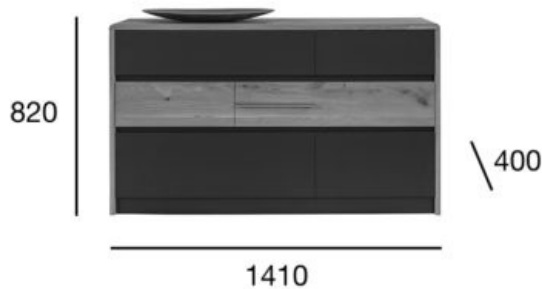

chest of drawers

Tivoli

Product code: Chest of drawers 02

Tivoli is a modern and elegant collection of bedroom furniture with solid oak wood elements. The segments included in this collection are distinguished by untypical finish of oak wood surfaces which are first brushed and then waxed. This laborious and toilsome treatment preserves furniture to stand the test of time and, at the same time, makes it pleasant to the touch. Modern styling solutions go hand in hand with modern technology which enhances user comfort. Sequential lighting of wardrobe interiors, eye-catching, backlit upholstered headrest with the option of colour change and soft close in all elements included in the collection are just some of them. Another important feature of the Tivoli collection is a well-thoughtout and practical division of the internal surface of the pieces of furniture, making them capacious and functional but also elegant.

	OPTION A: BRUSHED AND OILED OAK + MATT FRONTS, BEIGE GLAZE	OPTION B: BRUSHED AND OILED OAK + MATT FRONTS, CHARCOAL GLAZE
POSITION	VALUE OPTION A	VALUE OPTION B
Wood (type)	oak	oak
Total width (mm)	1410	1410
Total height (mm)	820	820
Total depth (mm)	400	400
Number of packages	1	1
Dimensions of the carton box	1450x840x440	1450x840x440
Volume of the carton box (m³)	0,536	0,536
Gross weight (kg)	63	63