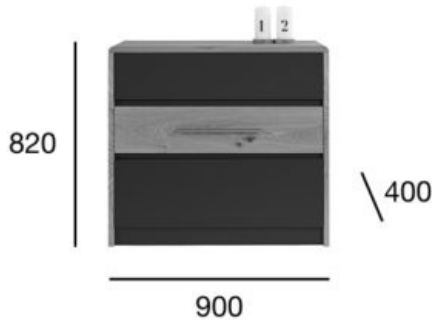

chest of drawers

Tivoli

Product code: Chest of drawers 01

Tivoli is a modern and elegant collection of bedroom furniture with solid oak wood elements. The segments included in this collection are distinguished by untypical finish of oak wood surfaces which are first brushed and then waxed. This laborious and toilsome treatment preserves furniture to stand the test of time and, at the same time, makes it pleasant to the touch. Modern styling solutions go hand in hand with modern technology which enhances user comfort. Sequential lighting of wardrobe interiors, eye-catching, backlit upholstered headrest with the option of colour change and soft close in all elements included in the collection are just some of them. Another important feature of the Tivoli collection is a well-thoughtout and practical division of the internal surface of the pieces of furniture, making them capacious and functional but also elegant.

	OPTION A: BRUSHED AND OILED OAK + MATT FRONTS, BEIGE GLAZE	OPTION B: BRUSHED AND OILED OAK + MATT FRONTS, CHARCOAL GLAZE
POSITION	VALUE OPTION A	VALUE OPTION B
Wood (type)	oak	oak
Total width (mm)	900	900
Total height (mm)	820	820
Total depth (mm)	400	400
Number of packages	1	1
Dimensions of the carton box	960x840x440	960x840x440
Volume of the carton box (m³)	0,355	0,355
Gross weight (kg)	46	46