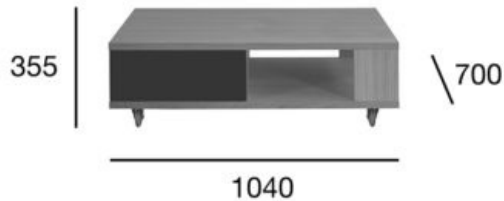

coffee table

Senales

Product code: Coffee table STK

Equipping a coffee table with designer steel wheels, which are powder painted in aluminium colour, transformed it from an ordinary table to a mobile one. The wheels are covered with a rubber ring, thus preventing floor scratches. The two spacious drawers will hold things which we always want at hand.

	OPTION A: SOLID OAK WOOD ELEMENTS + MATT FRONTS, CREAMY GLAZE	OPTION B: SOLID OAK WOOD ELEMENTS + MATT FRONTS, CHARCOAL GLAZE
POSITION	VALUE OPTION A	VALUE OPTION B
Wood (type)	oak	oak
Total width (mm)	1040	1040
Total height (mm)	355	355
Total depth (mm)	700	700
Number of packages	1	1
Dimensions of the carton box	1100x780x270	1100x780x270
Volume of the carton box (m³)	0,232	0,232
Gross weight (kg)	38	38