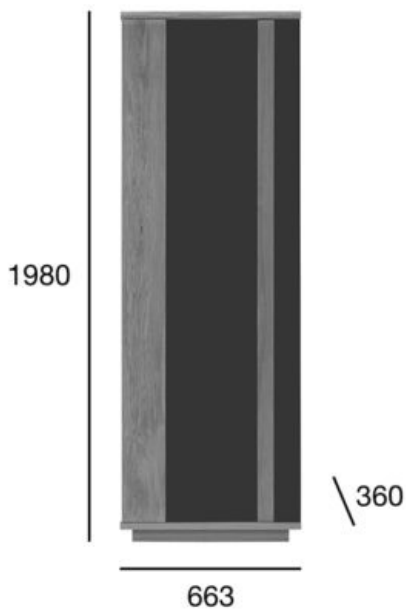

linen cupboard

## Senales

Product code: Linen cupboard P/L

Senales is a collection of furniture with solid wood elements. It is modern because it was designed in a modern way. Elegant exterior and well-thought interior. Discreet in its white and minimalistic in its charcoal shades. Natural, radiant and... nice to the touch. The new furniture collection is designed for living room and dining room.

### OPTION B:

SOLID OAK WOOD ELEMENTS + MATT FRONTS, CHARCOAL GLAZE

POSITION	VALUE OPTION A	VALUE OPTION B
<b>Wood (type)</b>	oak	oak
<b>Total width (mm)</b>	663	663
<b>Total height (mm)</b>	1980	1980
<b>Total depth (mm)</b>	360	360
<b>Number of packages</b>	1	1
<b>Dimensions of the carton box</b>	2200x720x410	2200x720x410
<b>Volume of the carton box (m<sup>3</sup>)</b>	0,649	0,649
<b>Gross weight (kg)</b>	63	63