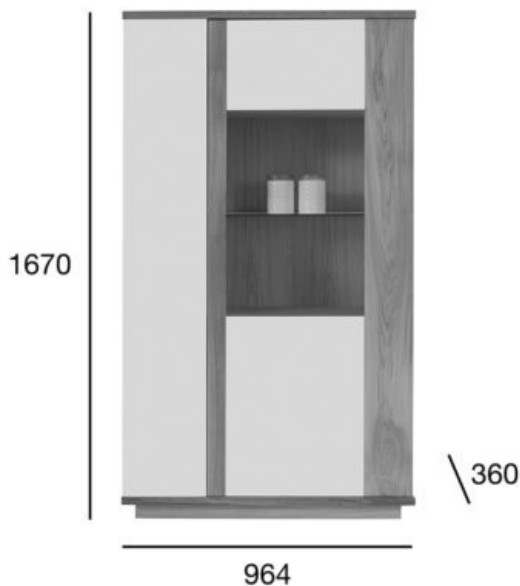

display cabinet

Senales

Product code: Display cabinet 02 P/L

The selected elements of furniture from the Senales collection are made of solid oak wood. Oak characteristic straight growth rings of various sizes, which are usually unevenly distributed, create a natural decoration of the furniture. The collection is additionally distinguished by a specific oak wood finish, as the wood is first brushed and then waxed. This laborious and toilsome treatment preserves furniture to stand the test of time and, at the same time, makes it pleasant to the touch.

	OPTION A: SOLID OAK WOOD ELEMENTS + MATT FRONTS, CREAMY GLAZE	OPTION B: SOLID OAK WOOD ELEMENTS + MATT FRONTS, CHARCOAL GLAZE
POSITION	VALUE OPTION A	VALUE OPTION B
Wood (type)	oak	oak
Total width (mm)	964	964
Total height (mm)	1670	1670
Total depth (mm)	360	360
Number of packages	1	1
Dimensions of the carton box	1700x1000x410	1700x1000x410
Volume of the carton box (m³)	0,697	0,697
Gross weight (kg)	65	65