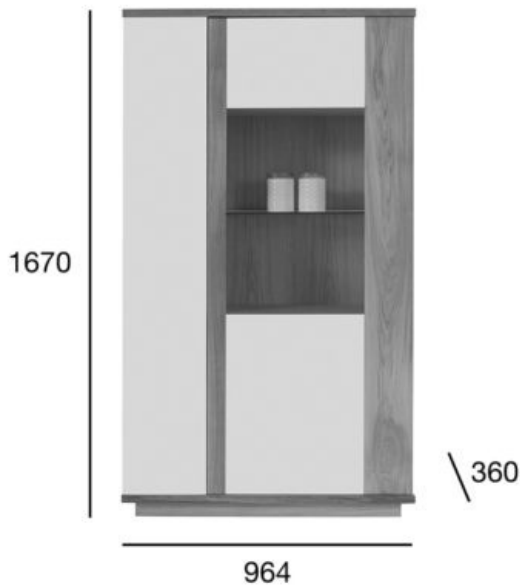

display cabinet

Senales

Product code: Display cabinet 02 P/L

The selected elements of furniture from the Senales collection are made of solid oak wood. Oak characteristic straight growth rings of various sizes, which are usually unevenly distributed, create a natural decoration of the furniture. The collection is additionally distinguished by a specific oak wood finish, as the wood is first brushed and then waxed. This laborious and toilsome treatment preserves furniture to stand the test of time and, at the same time, makes it pleasant to the touch.

	OPTION A: SOLID OAK WOOD ELEMENTS + MATT FRONTS, CREAMY GLAZE	OPTION B: SOLID OAK WOOD ELEMENTS + MATT FRONTS, CHARCOAL GLAZE
POSITION	VALUE OPTION A	VALUE OPTION B
Wood (type)	oak	oak
Total width (mm)	964	964
Total height (mm)	1670	1670
Total depth (mm)	360	360
Number of packages	1	1
Dimensions of the carton box	1700x1000x410	1700x1000x410
Volume of the carton box (m³)	0,697	0,697
Gross weight (kg)	65	65