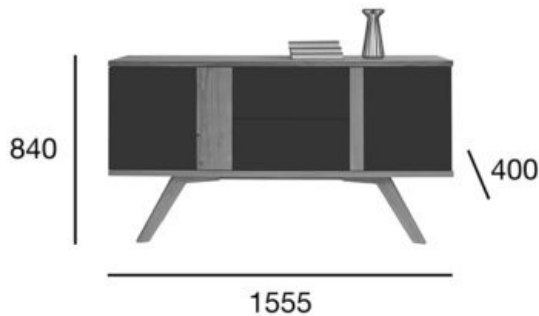

chest of drawers

Senales

Product code: Chest of drawers 05

The selected elements of furniture from the Senales collection are made of solid oak wood. Oak characteristic straight growth rings of various sizes, which are usually unevenly distributed, create a natural decoration of the furniture. The collection is additionally distinguished by a specific oak wood finish, as the wood is first brushed and then waxed. This laborious and toilsome treatment preserves furniture to stand the test of time and, at the same time, makes it pleasant to the touch.

	OPTION A: SOLID OAK WOOD ELEMENTS + MATT FRONTS, CREAMY GLAZE	OPTION B: SOLID OAK WOOD ELEMENTS + MATT FRONTS, CHARCOAL GLAZE
POSITION	VALUE OPTION A	VALUE OPTION B
Wood (type)	oak	oak
Total width (mm)	1555	1555
Total height (mm)	840	840
Total depth (mm)	400	400
Number of packages	1	1
Dimensions of the carton box	1590x440x420	1590x440x420
Volume of the carton box (m³)	0,294	0,294
Waga brutto (kg)	61	61