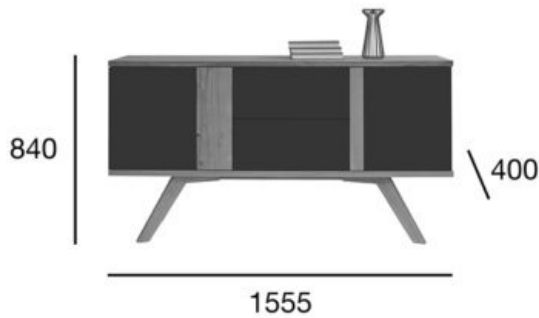

chest of drawers

Senales

Product code: Chest of drawers 05

The selected elements of furniture from the Senales collection are made of solid oak wood. Oak characteristic straight growth rings of various sizes, which are usually unevenly distributed, create a natural decoration of the furniture. The collection is additionally distinguished by a specific oak wood finish, as the wood is first brushed and then waxed. This laborious and toilsome treatment preserves furniture to stand the test of time and, at the same time, makes it pleasant to the touch.

	OPTION A: SOLID OAK WOOD ELEMENTS + MATT FRONTS, CREAMY GLAZE	OPTION B: SOLID OAK WOOD ELEMENTS + MATT FRONTS, CHARCOAL GLAZE
POSITION	VALUE OPTION A	VALUE OPTION B
Wood (type)	oak	oak
Total width (mm)	1555	1555
Total height (mm)	840	840
Total depth (mm)	400	400
Number of packages	1	1
Dimensions of the carton box	1590x440x420	1590x440x420
Volume of the carton box (m³)	0,294	0,294
Waga brutto (kg)	61	61