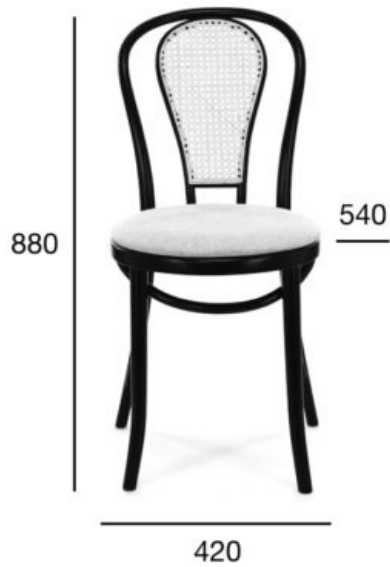

chair

18

Product code: A-18/5

	OPTION A: UPHOLSTERY SEAT, BACKREST CANE	OPTION B: VENEER SEAT, BACKREST CANE
POSITION	VALUE OPTION A	VALUE OPTION B
Wood (type)	beech	beech
Total height (mm)	880	880
Total depth (mm)	540	540
Total width (mm)	420	420
Seat height (mm)	490	460
Net weight (kg)	4,2	3,2
Fabric consumption (running meters/pcs) for the width of fabric 1,4 m	0,50/3	
Leather consumption (m² / pcs)	0,90/3	
Quantity per carton box	2	2
Dimensions of the carton box	590x440x1000	590x440x1000