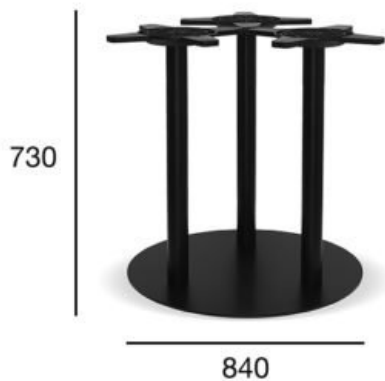

table base

## basic

Product code: ST-1917/1

metal base

maximum table top size: fi1200

the cross at the base is made from artificial polymer material

METAL BASE  
MAXIMUM TABLE TOP SIZE: FI1200

**OPTION A:**  
MAXIMUM TABLE TOP SIZE: FI1200

POSITION	VALUE OPTION A
<b>Total height (mm)</b>	730
<b>Total width (mm)</b>	840
<b>Net weight (kg)</b>	34