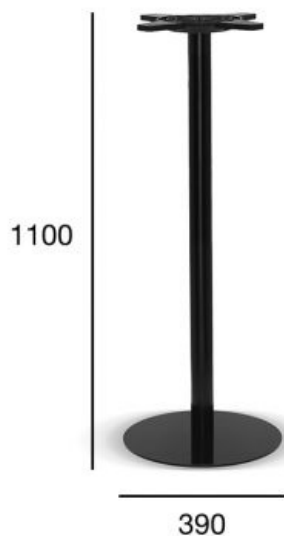

table base\_bar

## basic

Product code: STB-1911/1

metal base\_Bar

maximum table top size: fi600

the cross at the base is made from artificial polymer material

METAL BASE\_BAR  
MAXIMUM TABLE TOP SIZE: FI600

**OPTION A:**  
MAXIMUM TABLE TOP SIZE: FI600

POSITION	VALUE OPTION A
<b>Total height (mm)</b>	1100
<b>Total width (mm)</b>	390
<b>Net weight (kg)</b>	13,1