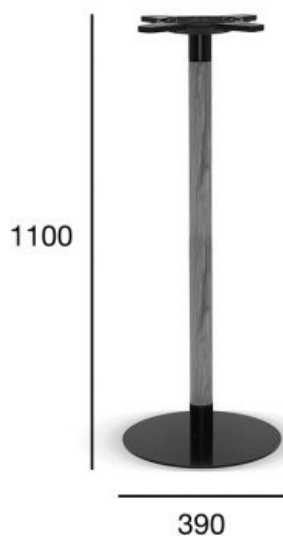

table base\_bar

## basic

Product code: STB-1911/2

metal base + beech/oak wood\_Bar

maximum table top size: fi600

the cross at the base is made from artificial polymer material

METAL BASE + BEECH/OAK WOOD\_LOW\_BAR  
MAXIMUM TABLE TOP SIZE: FI600

**OPTION A:**  
MAXIMUM TABLE TOP SIZE: FI600

POSITION	VALUE OPTION A
<b>Wood (type)</b>	beech/oak
<b>Total height (mm)</b>	1100
<b>Total width (mm)</b>	390
<b>Net weight (kg)</b>	11,8