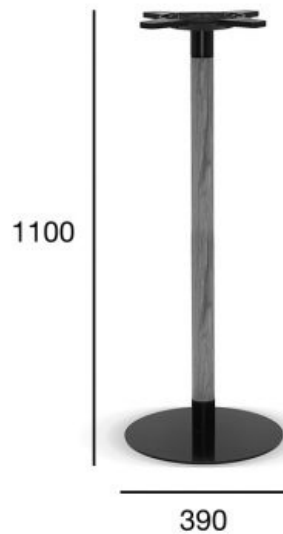

table base\_bar

## basic

Product code: STB-1911/2

metal base + beech/oak wood\_Bar

maximum table top size: fi600

the cross at the base is made from artificial polymer material

METAL BASE + BEECH/OAK WOOD\_LOW\_BAR  
MAXIMUM TABLE TOP SIZE: FI600

**OPTION A:**  
MAXIMUM TABLE TOP SIZE: FI600

POSITION	VALUE OPTION A
<b>Wood (type)</b>	beech/oak
<b>Total height (mm)</b>	1100
<b>Total width (mm)</b>	390
<b>Net weight (kg)</b>	11,8