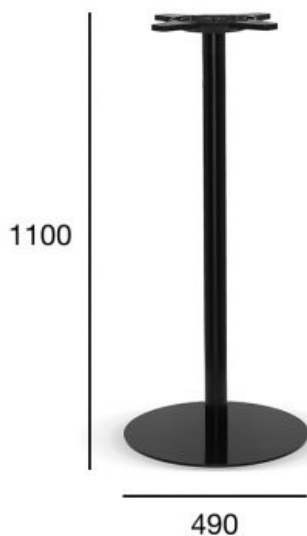

table base\_bar

## basic

Product code: STB-1912/1

metal base\_Bar

maximum table top size: fi700

the cross at the base is made from artificial polymer material

METAL BASE\_BAR  
MAXIMUM TABLE TOP SIZE: FI700

**OPTION A:**  
MAXIMUM TABLE TOP SIZE: FI700

POSITION	VALUE OPTION A
<b>Total height (mm)</b>	1100
<b>Total width (mm)</b>	490
<b>Net weight (kg)</b>	17,1