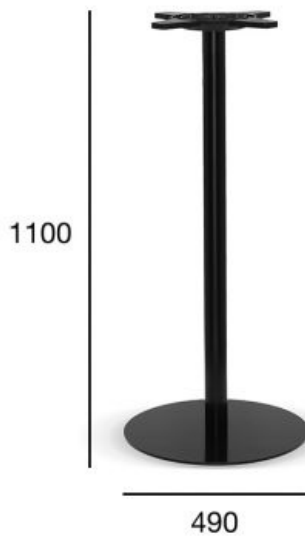

table base_bar

basic

Product code: STB-1912/1

metal base_Bar

maximum table top size: fi700

the cross at the base is made from artificial polymer material

METAL BASE_BAR
MAXIMUM TABLE TOP SIZE: FI700

OPTION A:
MAXIMUM TABLE TOP SIZE: FI700

POSITION	VALUE OPTION A
Total height (mm)	1100
Total width (mm)	490
Net weight (kg)	17,1