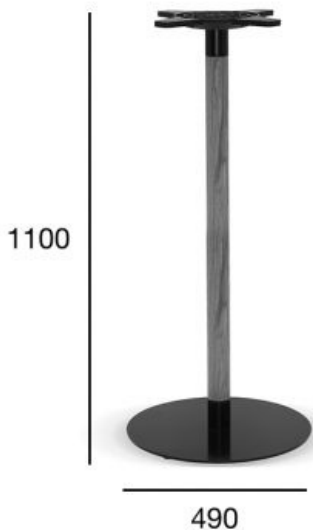

table base_bar

basic

Product code: STB-1912/2

metal base + beech/oak wood_Bar

maximum table top size: fi700

the cross at the base is made from artificial polymer material

METAL BASE + BEECH/OAK WOOD_BAR
MAXIMUM TABLE TOP SIZE: FI700

OPTION A:
MAXIMUM TABLE TOP SIZE: FI700

POSITION	VALUE OPTION A
Wood (type)	beech/oak
Total height (mm)	1100
Total width (mm)	490
Net weight (kg)	15,8