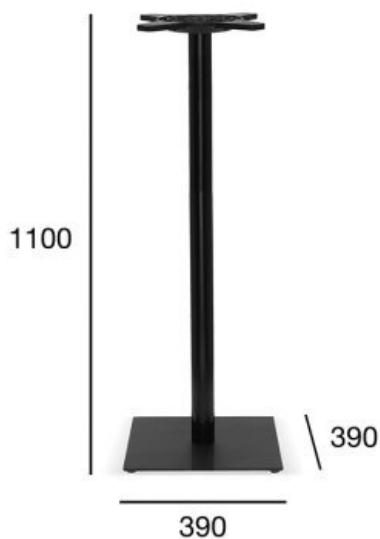

table base\_bar

## basic

Product code: STB-1913/1

metal base\_Bar

maximum table top size: 600×600

the cross at the base is made from artificial polymer material

METAL BASE\_BAR  
MAXIMUM TABLE TOP SIZE: 600X600

**OPTION A:**  
MAXIMUM TABLE TOP SIZE: 600X600

POSITION	VALUE OPTION A
<b>Total height (mm)</b>	1100
<b>Total depth (mm)</b>	390
<b>Total width (mm)</b>	390
<b>Net weight (kg)</b>	16,6