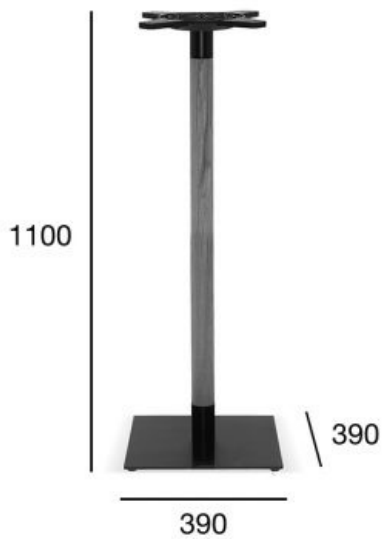

table base_bar

basic

Product code: STB-1913/2

metal base + beech/oak wood_Bar

maximum table top size: 600x600

the cross at the base is made from artificial polymer material

METAL BASE + BEECH/OAK WOOD_BAR
MAXIMUM TABLE TOP SIZE: 600X600

OPTION A:
MAXIMUM TABLE TOP SIZE: 600X600

POSITION	VALUE OPTION A
Wood (type)	beech/oak
Total height (mm)	1100
Total depth (mm)	390
Total width (mm)	390
Net weight (kg)	15,3