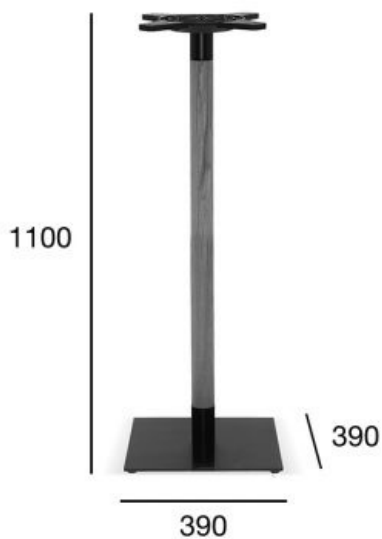

table base_bar

basic

Product code: STB-1913/2

metal base + beech/oak wood_Bar

maximum table top size: 600x600

the cross at the base is made from artificial polymer material

METAL BASE + BEECH/OAK WOOD_BAR
MAXIMUM TABLE TOP SIZE: 600X600

OPTION A:
MAXIMUM TABLE TOP SIZE: 600X600

POSITION	VALUE OPTION A
Wood (type)	beech/oak
Total height (mm)	1100
Total depth (mm)	390
Total width (mm)	390
Net weight (kg)	15,3