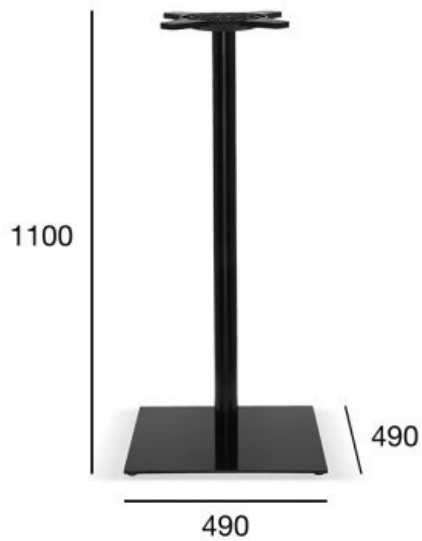

table base_bar

basic

Product code: STB-1914/1

metal base_Bar

maximum table top size: 700×700

the cross at the base is made from artificial polymer material

METAL BASE_BAR
MAXIMUM TABLE TOP SIZE: 700X700

OPTION A:
MAXIMUM TABLE TOP SIZE: 700X700

POSITION	VALUE OPTION A
Total height (mm)	1100
Total depth (mm)	490
Total width (mm)	490
Net weight (kg)	20,6