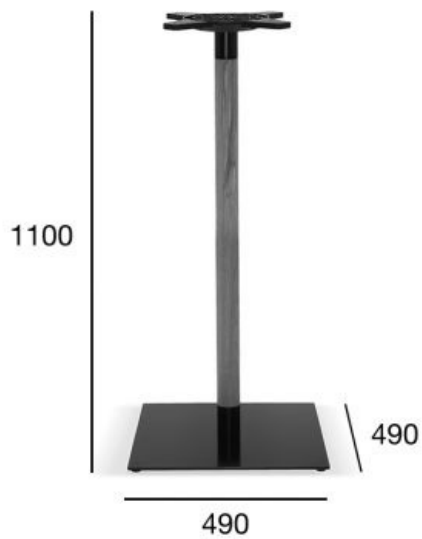

table base\_bar

## basic

Product code: STB-1914/2

metal base + beech/oak wood\_Bar

maximum table top size: 700x700

the cross at the base is made from artificial polymer material

METAL BASE + BEECH/OAK WOOD\_BAR  
MAXIMUM TABLE TOP SIZE: 700X700

**OPTION A:**  
MAXIMUM TABLE TOP SIZE: 700X700

POSITION	VALUE OPTION A
<b>Wood (type)</b>	beech/oak
<b>Total height (mm)</b>	1100
<b>Total depth (mm)</b>	490
<b>Total width (mm)</b>	490
<b>Net weight (kg)</b>	19,3