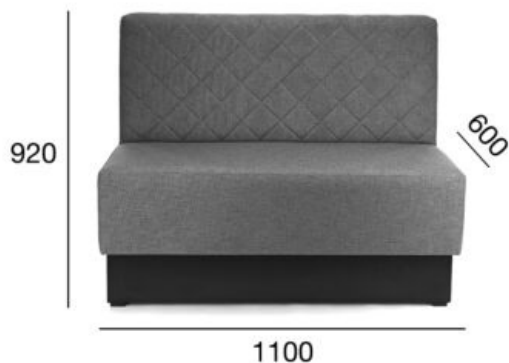

loveseat

## Link

Product code: S-2005

Link is a small, neat sofa that can be freely arranged. A flexible seat on springs, 3 types of backrest finishes – smooth or with decorative stitching in vertical stripes or a check, and fabric panels allow you to create a diverse, interesting and individual composition. Perfect for restaurants and hotels.

	<b>OPTION A:</b> S-2005 - UPHOLSTERY - WITHOUT STITCHING	<b>OPTION B:</b> S-2005/1 - UPHOLSTERY - VERTICAL STITCHING	<b>OPTION C:</b> S-2005/2 - UPHOLSTERY - CHECKERED STITCHING
POSITION	VALUE OPTION A	VALUE OPTION B	VALUE OPTION C
<b>Total height (mm)</b>	920	920	920
<b>Total depth (mm)</b>	600	600	600
<b>Total width (mm)</b>	1100	1100	1100
<b>Net weight (kg)</b>	38	38	38
<b>Wysokość do siedziska (mm)</b>	450	450	450
<b>Fabric consumption (running meters/pcs) for the width of fabric 1,4 m</b>	3,10/1	3,10/1	3,10/1
<b>Leather consumption (m<sup>2</sup> / pcs)</b>	7,20/1	7,20/1	7,20/1
<b>Quantity per carton box</b>	1	1	1