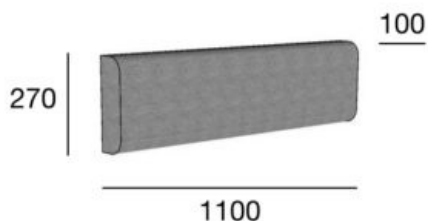

panel

Link

Product code: D-2005

Panel dedicated to the Link S-2005 sofa. It has 3 types of finishing: plain and 2 types of decorative stitching: vertical stripes and a check. With the help of the panel, you can build any height of the wall and create a decorative composition.

	OPCJA A: D-2005 - UPHOLSTERY - WITHOUT STITCHING	OPCJA B: D-2005/1 - UPHOLSTERY - VERTICAL STITCHING	OPCJA C: D-2005/2 - UPHOLSTERY - CHECKERED STITCHING
POZYCJA	WARTOŚĆ OPCJA A	WARTOŚĆ OPCJA B	WARTOŚĆ OPCJA C
Total height (mm)	270	270	270
Total depth (mm)	100	100	100
Total width (mm)	1100	1100	1100
Net weight (kg)	5	5	5
Fabric consumption (running meters/pcs) for the width of fabric 1,4 m	1,15/2	1,15/2	1,15/2
Leather consumption (m² / pcs)	2,10/2	2,10/2	2,10/2
Quantity per carton box	1	1	1