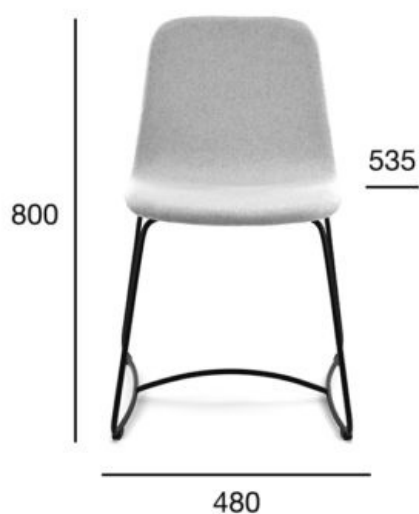

chair

Hips

Product code: A-1802/1

Design: Pawlak & Stawarski

OPTION A: UPHOLSTERY

POSITION	VALUE OPTION A
Wood (type)	beech
Total height (mm)	800
Total depth (mm)	535
Total width (mm)	530
Seat height (mm)	480
Net weight (kg)	7,9
Fabric consumption (running meters/pcs) for the width of fabric 1,4 m	0,96/1
Leather consumption (m ² / pcs)	2,20/1
Quantity per carton box	2
Dimensions of the carton box	760x520x1070
Volume of the carton box (m ³)	0,423